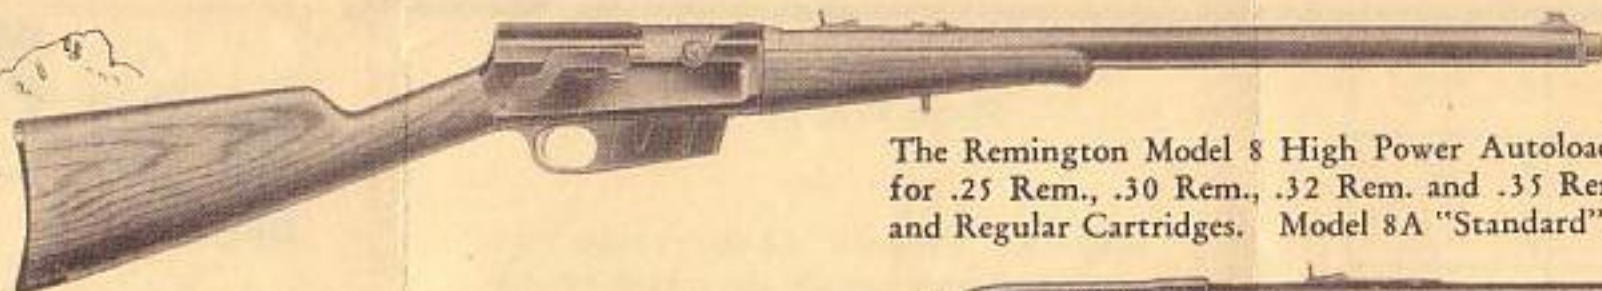

FOR THE LARGEST GAME FOUND ON THE AMERICAN CONTINENT

The Remington Model 8 High Power Autoloading Rifle. Chambered for .25 Rem., .30 Rem., .32 Rem. and .35 Rem. Express, High Speed and Regular Cartridges. Model 8A "Standard" Grade—Price, $58.10.