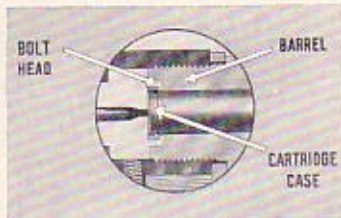

Proof of accuracy. An actual size group shot at 100 yds. with the Model 722 and the new cartridge. Bench rest.

The 50 grain soft point bullet is encased in a tapered metal jacket thin at the nose for perfect mushrooming and reduced ricochet. The jacket is thick at the base to prevent bullet separation. Bullets shown approximately twice size.

THE RIFLE . . . REMINGTON MODEL 722

Receiver bridge and ring drilled and tapped for adaptable scope mounts and micrometer receiver sights. Low up-turn of bolt handle and side-placed safety allows low telescope mounting. High comb stock is especially designed for scope shooting.

Excellent match rifle trigger. A sharp, crisp, lightning-fast let-off that pays off on long shots. No back-lash. Experts everywhere have praised this trigger. New bolt stop prevents bolt from striking sear or trigger.

Clean, trim lines. Minimum of dirt-catching openings, few projections. Solid, double locking lugs of the polished bolt glide smoothly for faster action in rapid firing. Convenient thumb safety blocks the firing pin and locks the bolt.