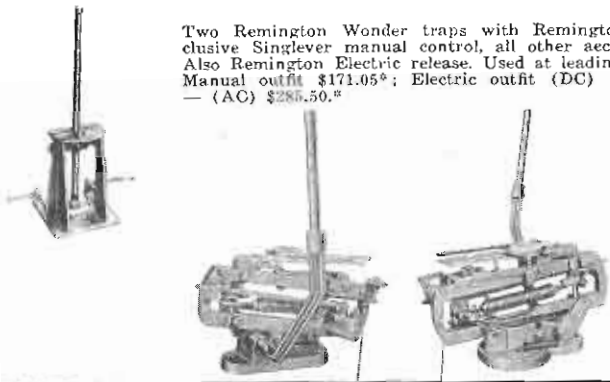

REMINGTON TRAP and SKEET Equipment

REMINGTON "WONDER" DE LUXE SKEET OUTFIT

Two Remington Wonder traps with Remington's exclusive Singlelever manual control, all other accessories. Also Remington Electric release. Used at leading clubs. Manual outfit \$171.05*; Electric outfit (DC) \$271.15* — (AC) \$286.50.**