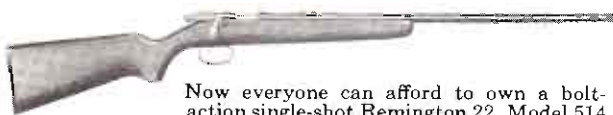

Now everyone can afford to own a bolt-action single-shot Remington 22. Model 514 is sturdily constructed, beautifully streamlined—and yours for the amazingly low price of only $15.40.*

FEATURES: Take-down. Round, tapered 24¾-in. barrel. *Triple* safety features: self-cocking on closing of bolt; rotary-type thumb safety; loaded cartridge can be removed without firing. Separate automatic ejector. New wide-faced trigger and trigger guard. Full-size, one-piece pistol-grip stock of American walnut. Chambered for 22 short, 22 long and 22 long rifle cartridges, standard velocity or high speed.

Length over all: 42 in. Weight: about 5¼ pounds. Especially suitable for the young or beginning shooter.

GET A REMINGTON 22 . . .
ALL SET FOR A 'SCOPE!

Remington bolt action Models 511, 512, 513S, slide action Model 572 and autoloading Model 550 are now being made with receivers grooved to take the highly popular new "Tip-Off" telescope mounts.