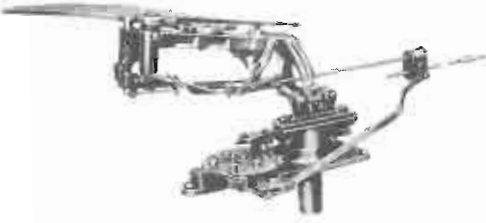

REMINGTON TRAP and SKEET Equipment

REMINGTON "WONDER" DE LUXE SKEET OUTFIT

Two Remington Wonder traps with Remington's exclusive Singlelever manual control, all other accessories. Also Remington Electric release. Used at leading clubs. Manual outfit \$171.05*; Electric outfit (DC) \$271.15* — (AC) \$286.50.**